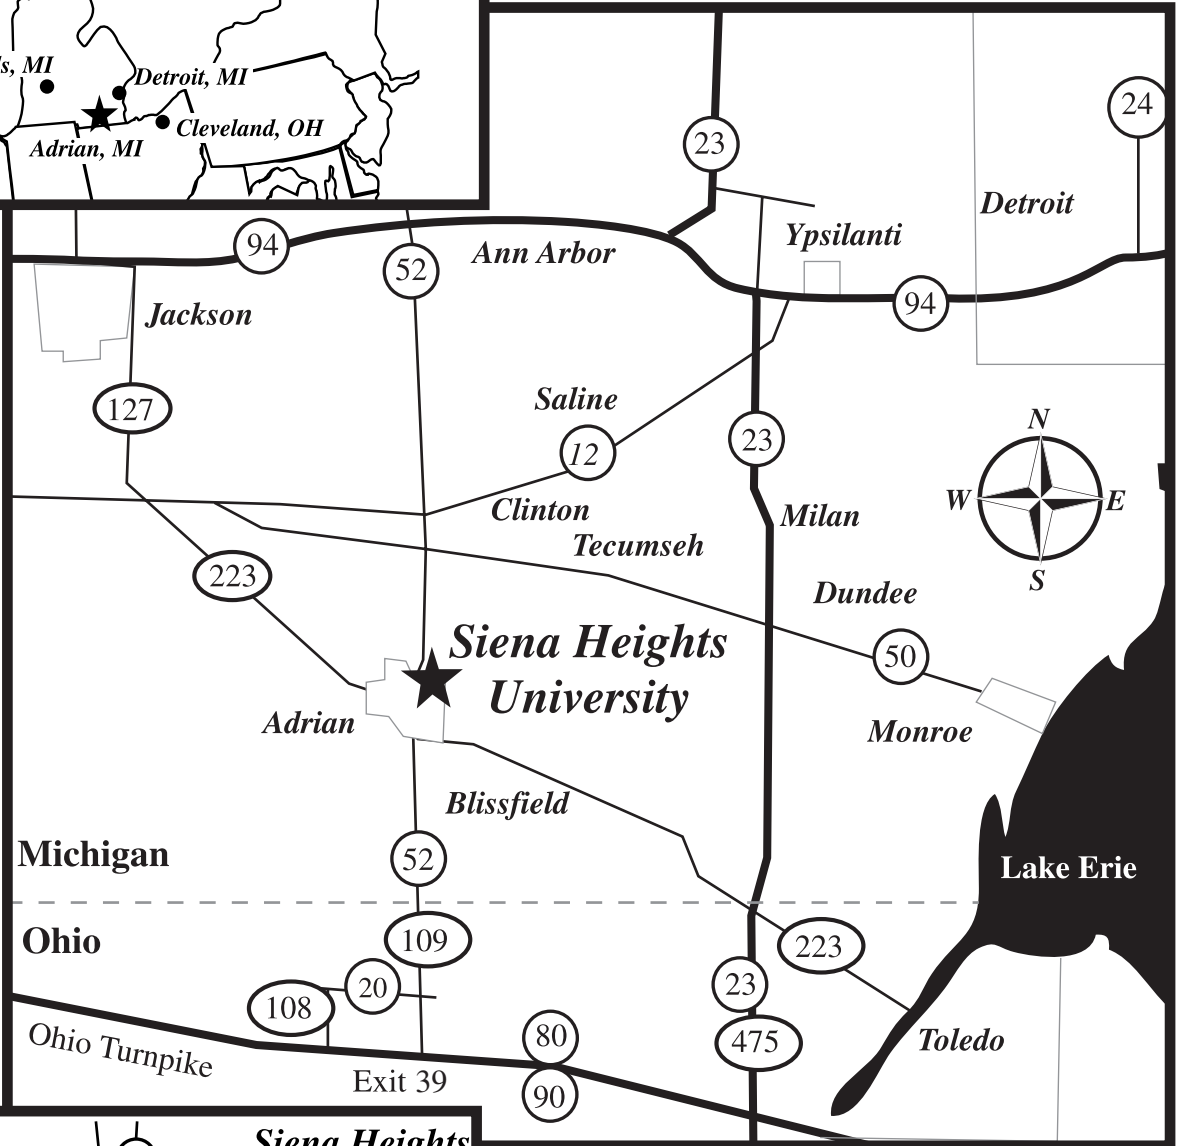

Siena Heights Adrian Campus Map

- | | |
|--|--|
| 1. O’Laughlin Stadium and Dawson Field | 12. Sage Union |
| 2. Campus Village Apartments | 13. Sacred Heart Hall |
| 3. Verheyden Performing Arts Center | 14. St. Dominic Chapel |
| 4. Studio Angelico | 15. Christensen Softball Field |
| 5. Benincasa Dining Hall | 16. Fieldhouse |
| 6. Siena Heights Library | 17. Nursing Building |
| 7. Science Building | 18. Zollar Practice Field |
| 8. Dominican Hall | 19. Baseball Field |
| 9. Ledwidge Hall – Admissions Office | 20. Track & Field Throwing Events |
| 10. Archangelus Hall | 21. Mary & Sash Spencer Athletic Complex |
| 11. Trinity Gardens | 22. McLaughlin University Center |

**maps are not drawn to scale*

To Siena Heights University

FROM CLEVELAND, OHIO OR POINTS EAST

- West I-80/90 to exit 39 (Ohio 109)
- Turn north onto Hwy 109 (109 becomes M-52 when you cross the Michigan-Ohio Line)
- Continue north on M-52
- M-52 becomes Main Street when you enter Adrian. Follow Main Street north through downtown Adrian.
- Continue north until Siena Heights Drive, turn right and follow to Siena Heights University

FROM CHICAGO

- East on I-94
- Exit south on US-127
- Pick up US-223 and continue to M-52 and turn north (left) on M-52
- M-52 becomes Main Street when you enter Adrian. Follow Main Street north through downtown Adrian.
- Continue north until Siena Heights Drive, turn right and follow to Siena Heights University

FROM DETROIT

- West I-94 to West US-12, continue on US-12 to M-52
- Turn left (south) on M-52 and continue to east Siena Heights Drive
- Turn left and continue east to Siena Heights University