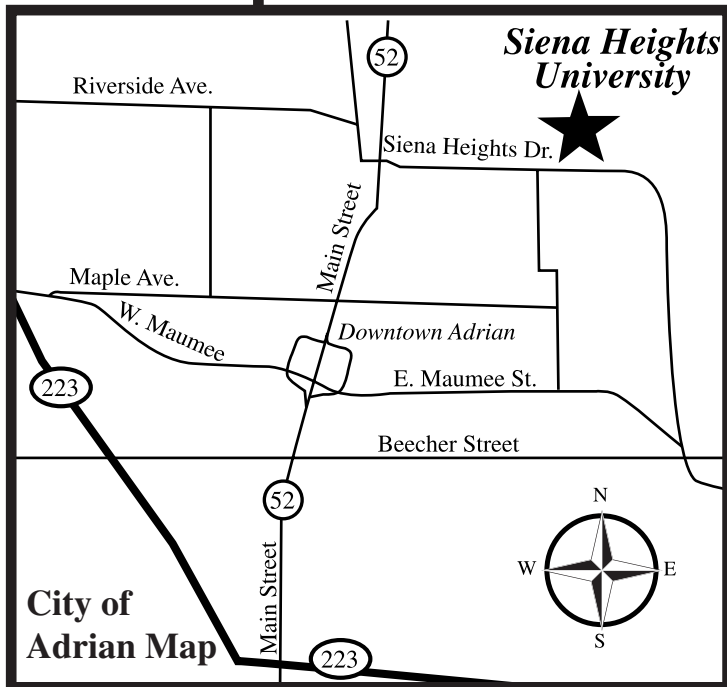

Siena Heights Adrian Campus Map

- | | |
|--|--|
| 1. O’Laughlin Stadium and Dawson Field | 12. Sage Union |
| 2. Campus Village Apartments | 13. Sacred Heart Hall |
| 3. Verheyden Performing Arts Center | 14. St. Dominic Chapel |
| 4. Studio Angelico | 15. Christensen Softball Field |
| 5. Benincasa Dining Hall | 16. Fieldhouse |
| 6. Siena Heights Library | 17. Nursing Building |
| 7. Science Building | 18. Zollar Practice Field |
| 8. Dominican Hall | 19. Baseball Field |
| 9. Ledwidge Hall – Admissions Office | 20. Track & Field Throwing Events |
| 10. Archangelus Hall | 21. Mary & Sash Spencer Athletic Complex |
| 11. Trinity Gardens | 22. McLaughlin University Center |

**maps are not drawn to scale*

To Siena Heights University

FROM CLEVELAND, OHIO OR POINTS EAST

- West I-80/90 to exit 39 (Ohio 109)
- Turn north onto Hwy 109 (109 becomes M-52 when you cross the Michigan-Ohio Line)
- Continue north on M-52
- M-52 becomes Main Street when you enter Adrian. Follow Main Street north through downtown Adrian.
- Continue north until Siena Heights Drive, turn right and follow to Siena Heights University

FROM CHICAGO

- East on I-94
- Exit south on US-127
- Pick up US-223 and continue to M-52 and turn north (left) on M-52
- M-52 becomes Main Street when you enter Adrian. Follow Main Street north through downtown Adrian.
- Continue north until Siena Heights Drive, turn right and follow to Siena Heights University

FROM DETROIT

- West I-94 to West US-12, continue on US-12 to M-52
- Turn left (south) on M-52 and continue to east Siena Heights Drive
- Turn left and continue east to Siena Heights University