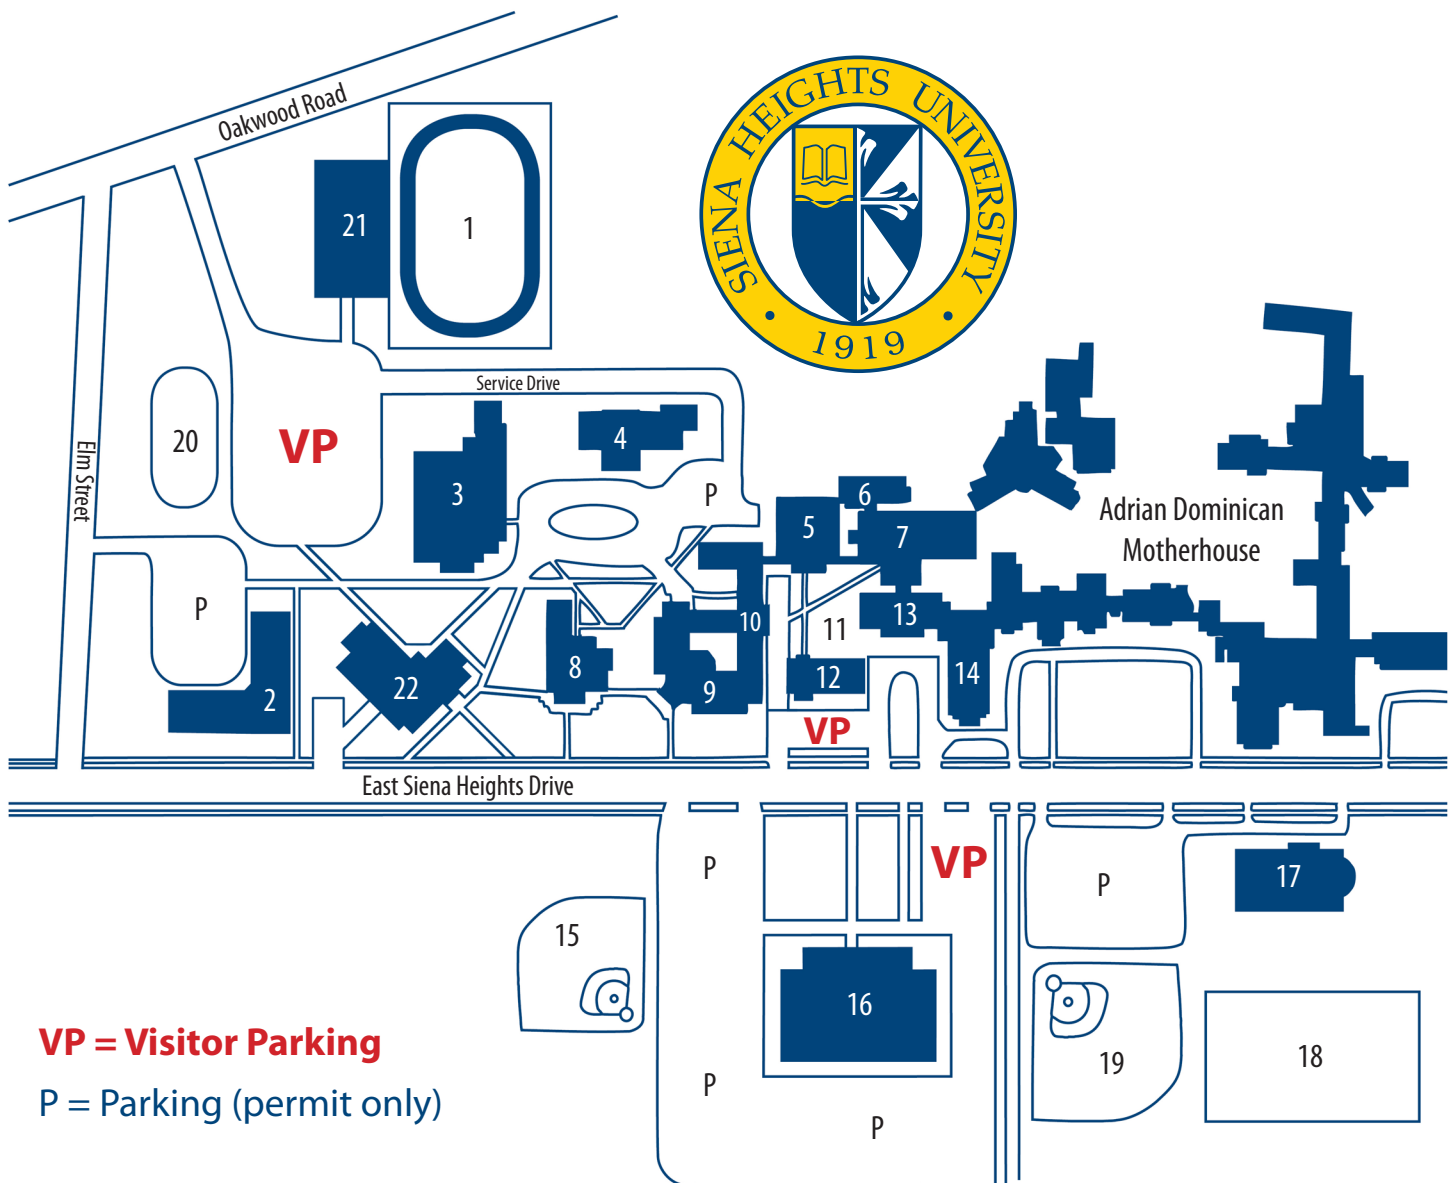

Siena Heights Adrian Campus Map

- | | |
|--|--|
| 1. O’Laughlin Stadium and Dawson Field | 12. Sage Union |
| 2. Campus Village Apartments | 13. Sacred Heart Hall |
| 3. Verheyden Performing Arts Center | 14. St. Dominic Chapel |
| 4. Studio Angelico | 15. Christensen Softball Field |
| 5. Benincasa Dining Hall | 16. Fieldhouse |
| 6. Siena Heights Library | 17. Nursing Building |
| 7. Science Building | 18. Zollar Practice Field |
| 8. Dominican Hall | 19. Baseball Field |
| 9. Ledwidge Hall – Admissions Office | 20. Track & Field Throwing Events |
| 10. Archangelus Hall | 21. Mary & Sash Spencer Athletic Complex |
| 11. Trinity Gardens | 22. McLaughlin University Center |

**maps are not drawn to scale*

To Siena Heights University

FROM CLEVELAND, OHIO OR POINTS EAST

- West I-80/90 to exit 39 (Ohio 109)
- Turn north onto Hwy 109 (109 becomes M-52 when you cross the Michigan-Ohio Line)
- Continue north on M-52
- M-52 becomes Main Street when you enter Adrian. Follow Main Street north through downtown Adrian.
- Continue north until Siena Heights Drive, turn right and follow to Siena Heights University

FROM CHICAGO

- East on I-94
- Exit south on US-127
- Pick up US-223 and continue to M-52 and turn north (left) on M-52
- M-52 becomes Main Street when you enter Adrian. Follow Main Street north through downtown Adrian.
- Continue north until Siena Heights Drive, turn right and follow to Siena Heights University

FROM DETROIT

- West I-94 to West US-12, continue on US-12 to M-52
- Turn left (south) on M-52 and continue to east Siena Heights Drive
- Turn left and continue east to Siena Heights University