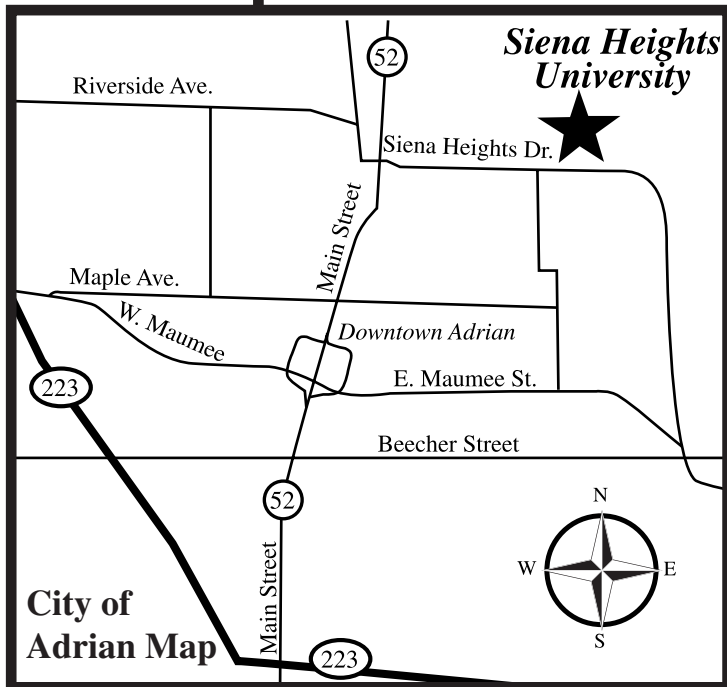

Siena Heights Adrian Campus Map

- | | |
|--|--|
| 1. O’Laughlin Stadium and Dawson Field | 12. Sage Union |
| 2. Graduate College Office | 13. Sacred Heart Hall |
| 3. Verheyden Performing Arts Center | 14. St. Dominic Chapel |
| 4. Studio Angelico | 15. Christensen Softball Field |
| 5. Benincasa Dining Hall | 16. Fieldhouse |
| 6. Siena Heights Library | 17. Nursing Building |
| 7. Science Building | 18. Zollar Practice Field |
| 8. Dominican Hall | 19. Baseball Field |
| 9. Ledwidge Hall – Admissions Office | 20. Track & Field Throwing Events |
| 10. Archangelus Hall | 21. Mary & Sash Spencer Athletic Complex |
| 11. Trinity Gardens | 22. McLaughlin University Center |
| | 23. Campus Village Apartments |

**maps are not drawn to scale*

To Siena Heights University

FROM CLEVELAND, OHIO OR POINTS EAST

- West I-80/90 to exit 39 (Ohio 109)
- Turn north onto Hwy 109 (109 becomes M-52 when you cross the Michigan-Ohio Line)
- Continue north on M-52
- M-52 becomes Main Street when you enter Adrian. Follow Main Street north through downtown Adrian.
- Continue north until Siena Heights Drive, turn right and follow to Siena Heights University

FROM CHICAGO

- East on I-94
- Exit south on US-127
- Pick up US-223 and continue to M-52 and turn north (left) on M-52
- M-52 becomes Main Street when you enter Adrian. Follow Main Street north through downtown Adrian.
- Continue north until Siena Heights Drive, turn right and follow to Siena Heights University

FROM DETROIT

- West I-94 to West US-12, continue on US-12 to M-52
- Turn left (south) on M-52 and continue to east Siena Heights Drive
- Turn left and continue east to Siena Heights University