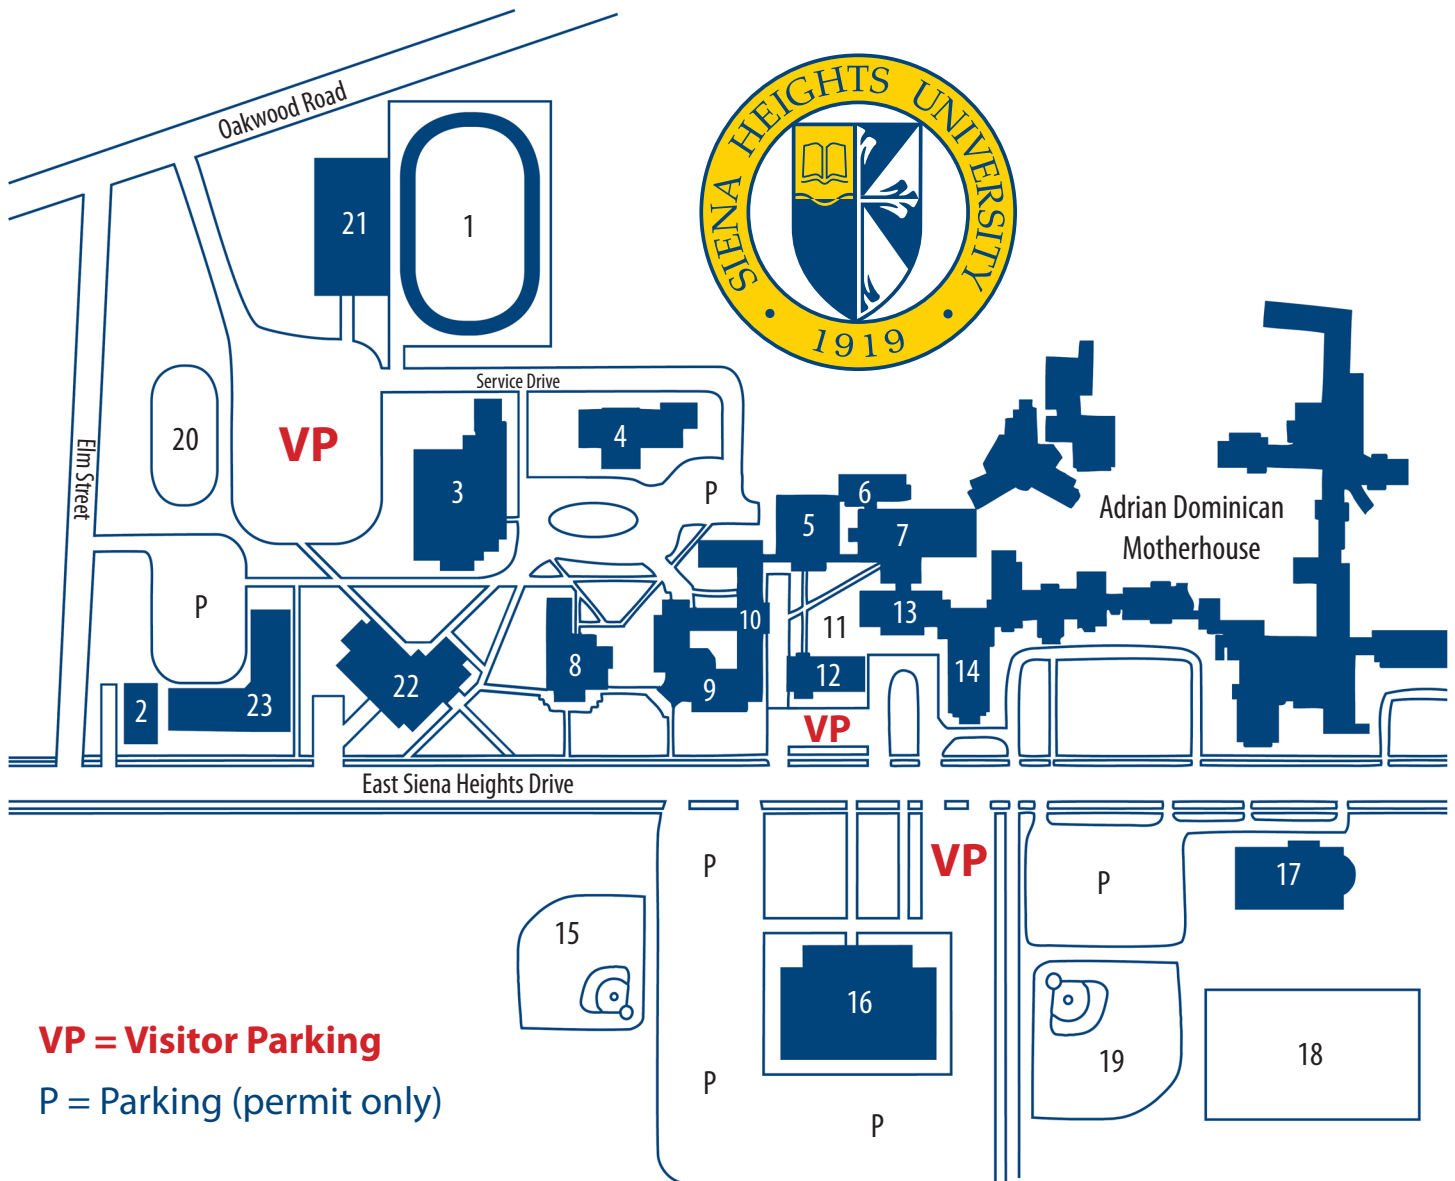

Siena Heights Adrian Campus Map

- | | |
|--|--|
| 1. O’Laughlin Stadium and Dawson Field | 12. Sage Union |
| 2. Graduate College Office | 13. Sacred Heart Hall |
| 3. Verheyden Performing Arts Center | 14. St. Dominic Chapel |
| 4. Studio Angelico | 15. Christensen Softball Field |
| 5. Benincasa Dining Hall | 16. Fieldhouse |
| 6. Siena Heights Library | 17. Nursing Building |
| 7. Science Building | 18. Zollar Practice Field |
| 8. Dominican Hall | 19. Baseball Field |
| 9. Ledwidge Hall – Admissions Office | 20. Track & Field Throwing Events |
| 10. Archangelus Hall | 21. Mary & Sash Spencer Athletic Complex |
| 11. Trinity Gardens | 22. McLaughlin University Center |
| | 23. Campus Village Apartments |

**maps are not drawn to scale*

To Siena Heights University

FROM CLEVELAND, OHIO OR POINTS EAST

- West I-80/90 to exit 39 (Ohio 109)
- Turn north onto Hwy 109 (109 becomes M-52 when you cross the Michigan-Ohio Line)
- Continue north on M-52
- M-52 becomes Main Street when you enter Adrian. Follow Main Street north through downtown Adrian.
- Continue north until Siena Heights Drive, turn right and follow to Siena Heights University

FROM CHICAGO

- East on I-94
- Exit south on US-127
- Pick up US-223 and continue to M-52 and turn north (left) on M-52
- M-52 becomes Main Street when you enter Adrian. Follow Main Street north through downtown Adrian.
- Continue north until Siena Heights Drive, turn right and follow to Siena Heights University

FROM DETROIT

- West I-94 to West US-12, continue on US-12 to M-52
- Turn left (south) on M-52 and continue to east Siena Heights Drive
- Turn left and continue east to Siena Heights University