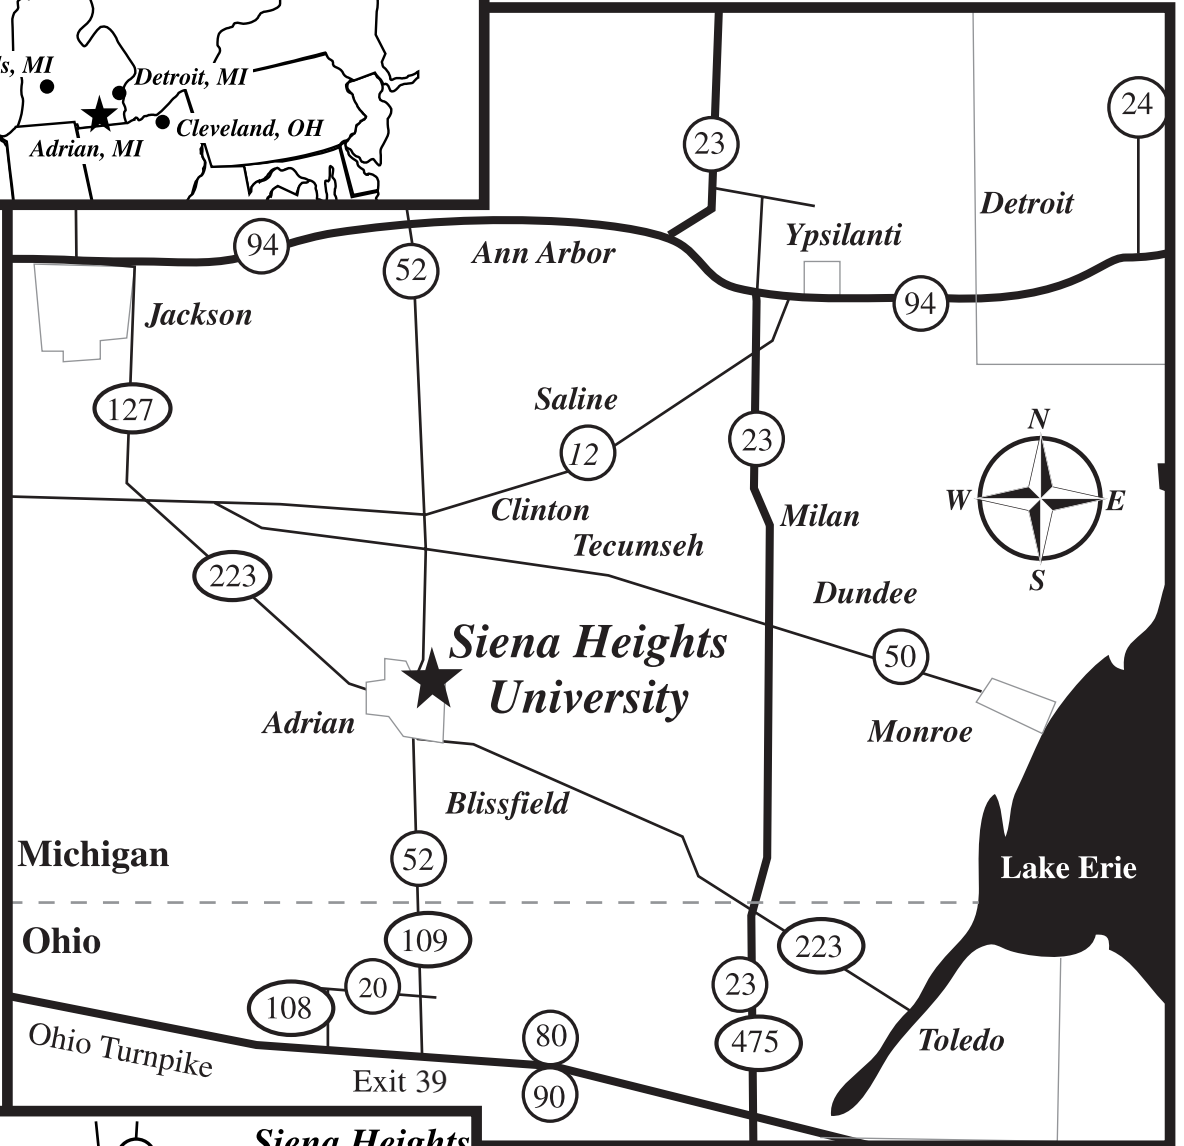

Siena Heights Adrian Campus Map

- | | |
|--|--|
| 1. O’Laughlin Stadium and Dawson Field | 12. Sage Union |
| 2. Graduate College Office | 13. Sacred Heart Hall |
| 3. Verheyden Performing Arts Center | 14. St. Dominic Chapel |
| 4. Studio Angelico | 15. Christensen Softball Field |
| 5. Benincasa Dining Hall | 16. Fieldhouse |
| 6. Siena Heights Library | 17. Nursing Building |
| 7. Science Building | 18. Zollar Practice Field |
| 8. Dominican Hall | 19. Baseball Field |
| 9. Ledwidge Hall – Admissions Office | 20. Track & Field Throwing Events |
| 10. Archangelus Hall | 21. Mary & Sash Spencer Athletic Complex |
| 11. Trinity Gardens | 22. McLaughlin University Center |
| | 23. Campus Village Apartments |

**maps are not drawn to scale*

To Siena Heights University

FROM CLEVELAND, OHIO OR POINTS EAST

- West I-80/90 to exit 39 (Ohio 109)
- Turn north onto Hwy 109 (109 becomes M-52 when you cross the Michigan-Ohio Line)
- Continue north on M-52
- M-52 becomes Main Street when you enter Adrian. Follow Main Street north through downtown Adrian.
- Continue north until Siena Heights Drive, turn right and follow to Siena Heights University

FROM CHICAGO

- East on I-94
- Exit south on US-127
- Pick up US-223 and continue to M-52 and turn north (left) on M-52
- M-52 becomes Main Street when you enter Adrian. Follow Main Street north through downtown Adrian.
- Continue north until Siena Heights Drive, turn right and follow to Siena Heights University

FROM DETROIT

- West I-94 to West US-12, continue on US-12 to M-52
- Turn left (south) on M-52 and continue to east Siena Heights Drive
- Turn left and continue east to Siena Heights University