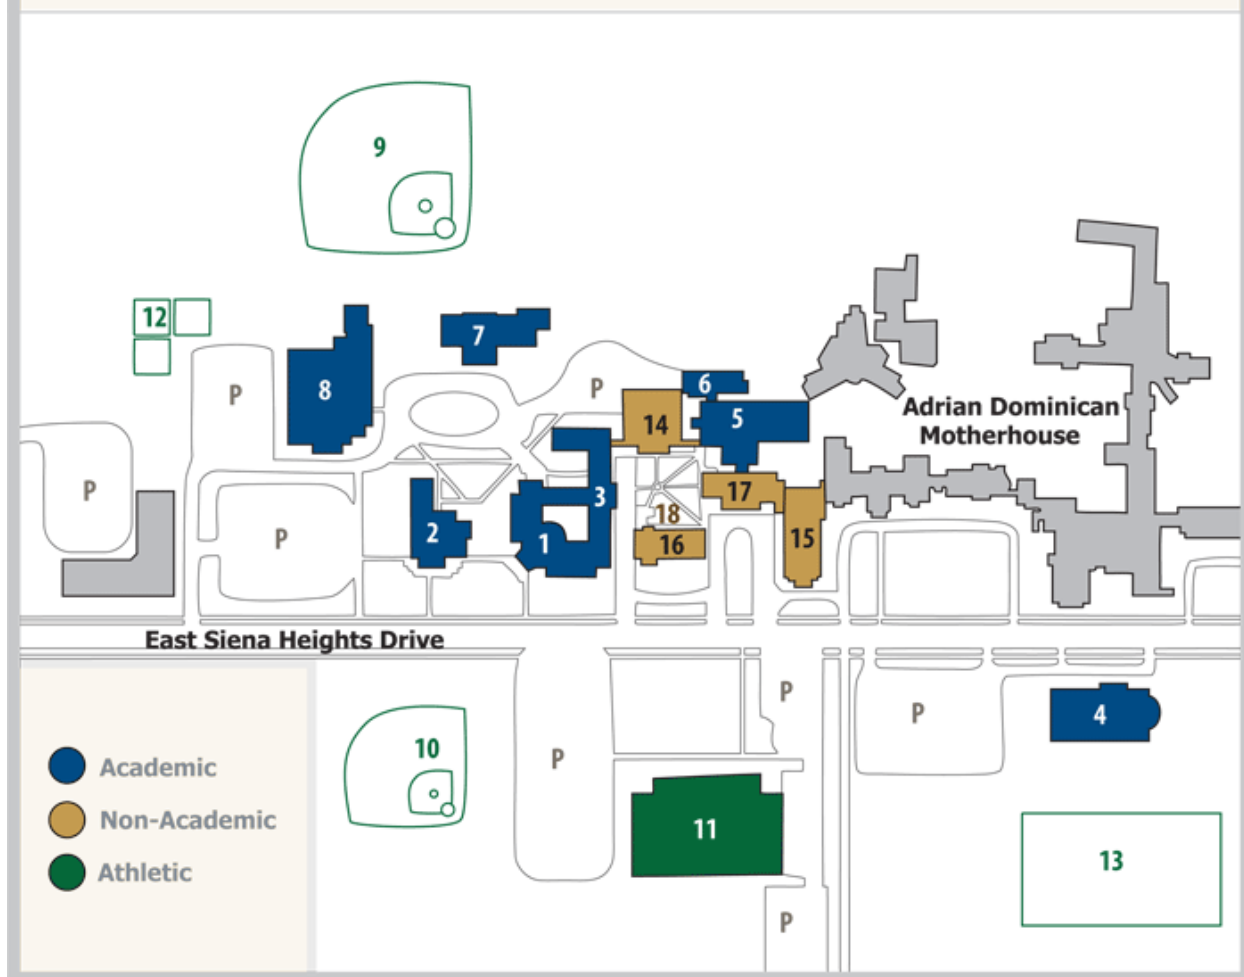

# Adrian Campus Map

1. Archangelus Hall
2. Dominican Hall
3. Ledwidge Hall
4. Nursing Building
5. Science Building
6. Siena Heights Library
7. Studio Angelico
8. Verheyden Performing Arts Center (PAC)
9. Baseball Field

10. Christensen Softball Field
11. Fieldhouse
12. Thomas A. Emmet Sr. Tennis Courts
13. Zollar Soccer Field
14. Benincasa Dining Hall
15. Lumen Chapel
16. Sage Union
17. Sacred Heart Hall
18. Trinity Gardens

P = Parking Lot